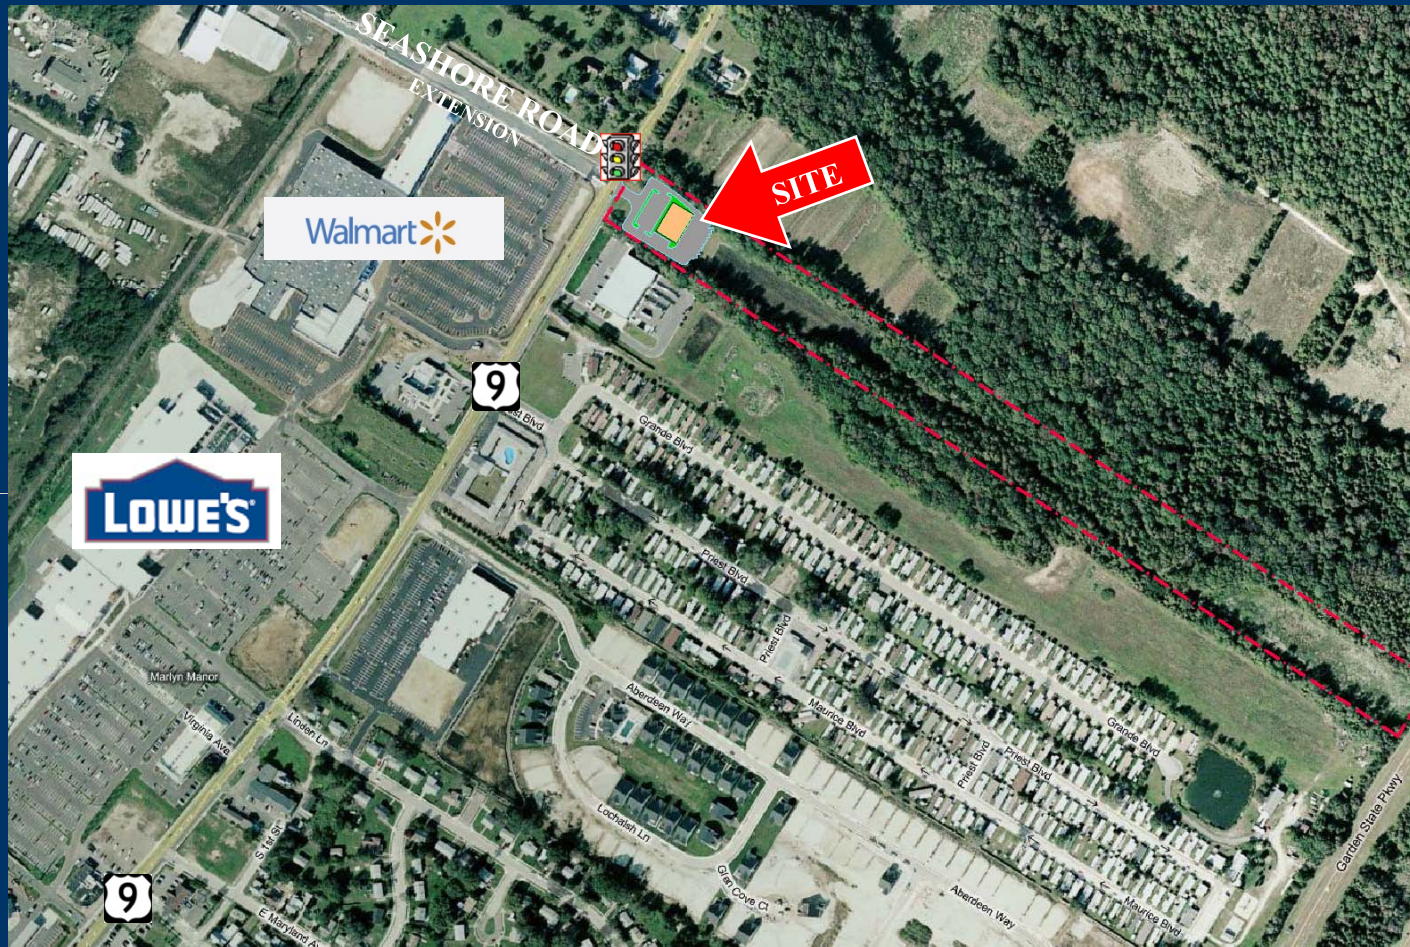

RIO GRANDE, NEW JERSEY

Route 9, Middle Township, Cape May County, New Jersey

PREMIER PAD LEASING OPPORTUNITY
NEW SIGNALIZED INTERSECTION SHARED WITH DOMINANT SHOPPING CENTER IN CAPE MAY COUNTY

RIO GRANDE, NEW JERSEY

LOCATION MAPS

REGIONAL

AREA

DEMOGRAPHIC HIGHLIGHTS

	3 Mile	5 Mile	7 Mile
Population	8,261	42,440	53,975
Households	3,426	18,203	23,256
Average Household Incomes	\$65,504	\$69,894	\$71,877

For More Information Please Contact:: PENN REAL ESTATE GROUP, LTD. • 620 Righters Ferry Road, Bala Cynwyd, PA 19004 • Phone: (610) 668-0300

RIO GRANDE, NEW JERSEY

Route 9, Middle Township, Cape May County, New Jersey