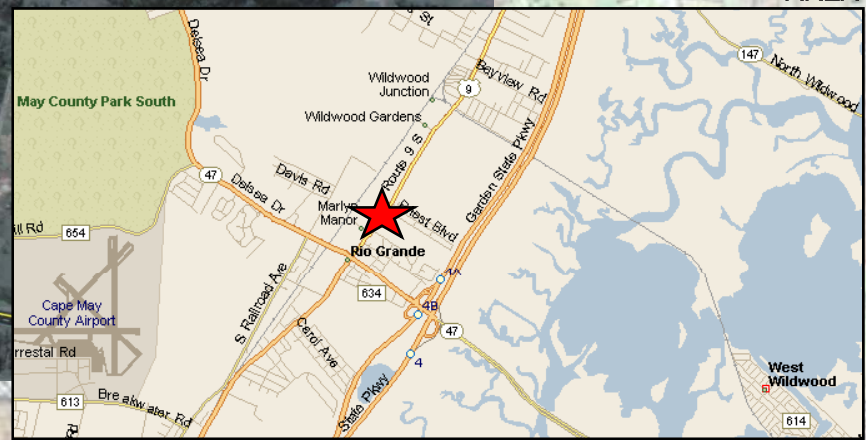

RIO GRANDE, NEW JERSEY

Route 9, Middle Township, Cape May County, New Jersey

PREMIER PAD LEASING OPPORTUNITY
NEW SIGNALIZED INTERSECTION SHARED WITH DOMINANT SHOPPING CENTER IN CAPE MAY COUNTY

RIO GRANDE, NEW JERSEY

LOCATION MAPS

REGIONAL

AREA

DEMOGRAPHIC HIGHLIGHTS

	3 Mile	5 Mile	7 Mile
Population	8,261	42,440	53,975
Households	3,426	18,203	23,256
Average Household Incomes	\$65,504	\$69,894	\$71,877

For More Information Please Contact:: PENN REAL ESTATE GROUP, LTD. • 620 Righters Ferry Road, Bala Cynwyd, PA 19004 • Phone: (610) 668-0300

RIO GRANDE, NEW JERSEY

Route 9, Middle Township, Cape May County, New Jersey